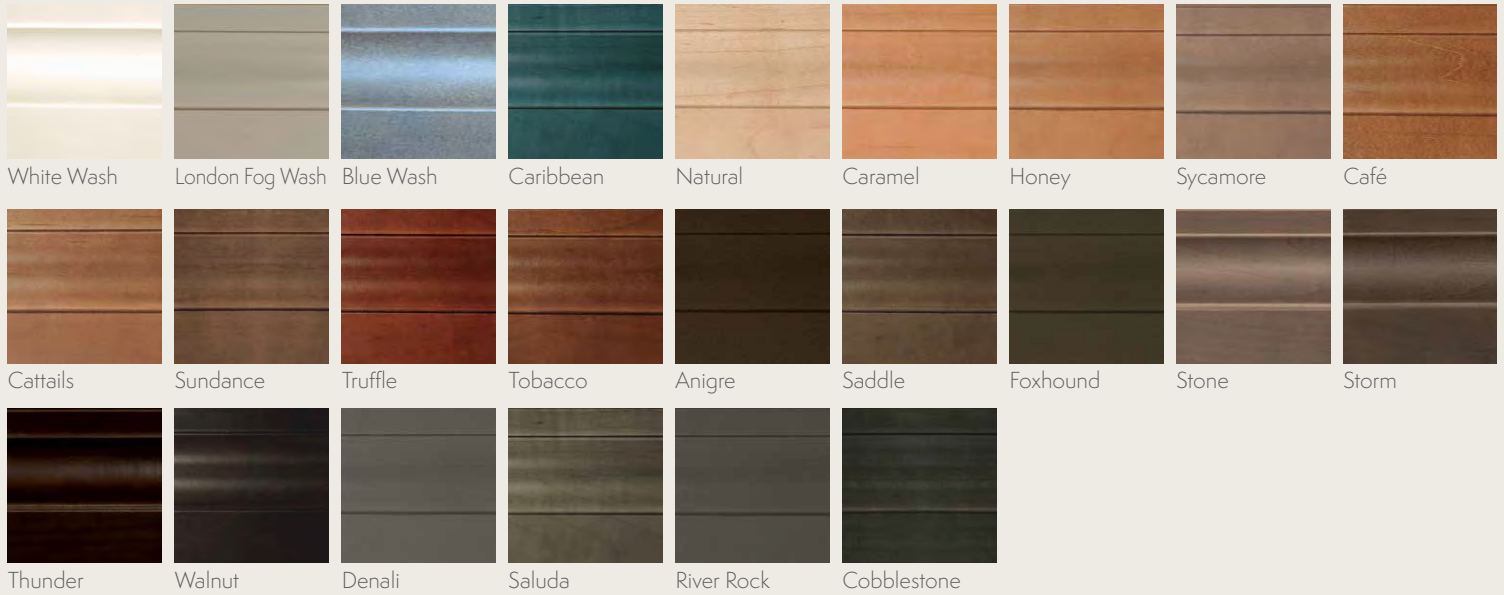

*Not all species are available in all door styles. Check with your Executive Cabinetry dealer for availability.*

FP

SRRP

BP

RP-B

RP-C

RP-S

### STANDARD MAPLE STAINS

### STANDARD WALNUT STAINS

\*Available in Gloss and SuperMatte  
2-Tone Edge Banding available in Blanco only

\*Anthracita

\*Basalto

\*Black

\*Blanco

Cashmere  
(SuperMatte Only)

Cuzco Oro

Gris Metallic