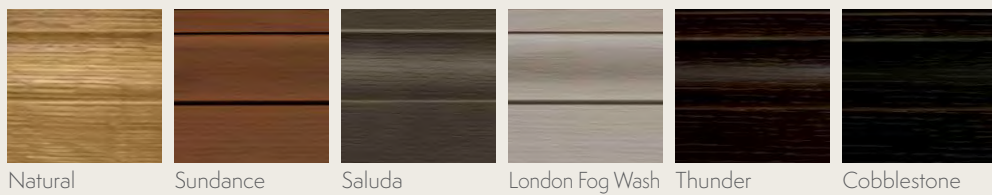

STANDARD WHITE OAK STAINS