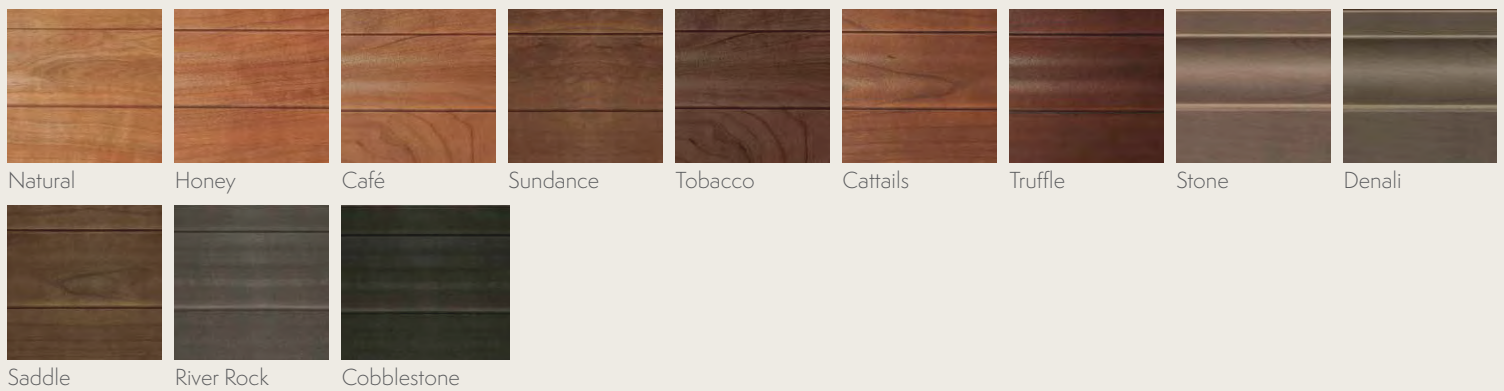

STANDARD CHERRY STAINS